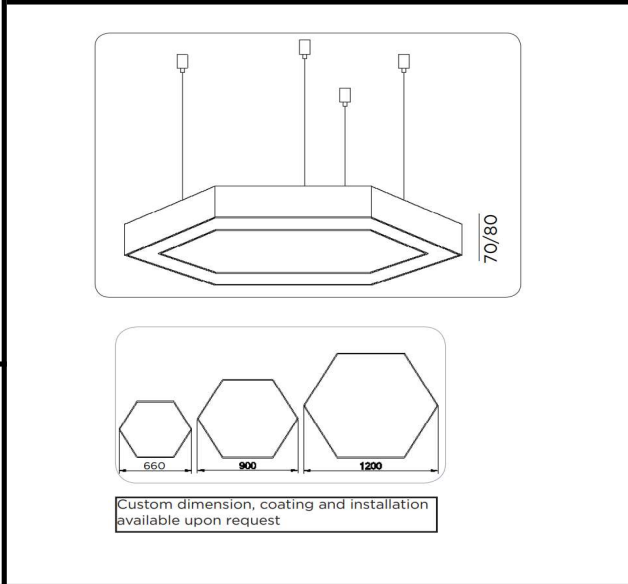

Sovitron Interior Pvt.Ltd.

Model Name	Hexagon Ring Pendant /DLARHEXDPD-50
Description	Architectural Light

Technical description	Image
-----------------------	-------

Dimension	Dia=900mm H=70mm/80mm
Frame	Aluminium
Color Tempertaure	3000K
Power	50W
Total Luminous Flux	4000 lm
Efficacy	80 lm/W
IP rating	50
Color Rendering	≥80
Mounting	Pendant
Optics	White Opal Diffuser
Dimming	NON-Dimmable
Operating Voltage	220-240 VAC
Standard Lifetime	L70 minimum at 50,000 burning hours

Dimension diagram

Remarks:-

Address: Plot #7 Saroorpur-Nangla Industrial Area,Ballabgarh-Sohna Road,Faridabad-121005
Email: info@sovitron.com